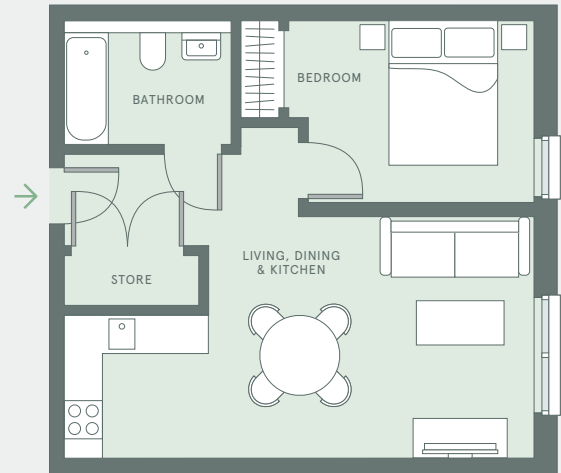

### Typical 1 bedroom flat

Rent	From £1100 per month
Size	Up to 638 sq ft
Deposit	One month's rent